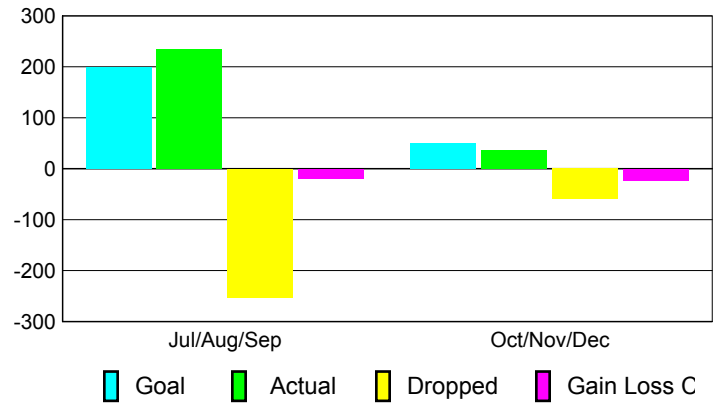

### YTD Status Quo Clubs 2010-2011

Status Quo Clubs Compared to Status Quo Members

## MEMBERSHIP

Membership Results  
2010-2011

Membership  
2009-2010

Month	Net Memb Goal	Actual New Memb	Actual Dropped Memb	Gain/Loss of Memb	Gain/Loss of Memb
Jul/Aug/Sep	200	234	-253	-19	188
Oct/Nov/Dec	50	37	-60	-23	11
<b>Totals</b>	<b>250</b>	<b>271</b>	<b>-313</b>	<b>-42</b>	<b>199</b>

### Membership Results 2010-2011

Goal, New, Dropped, Gain/Loss