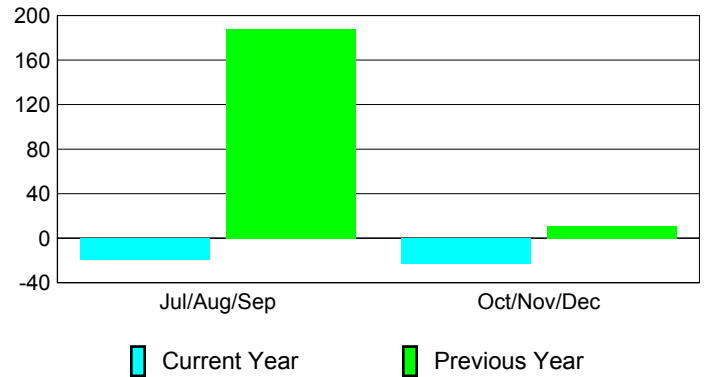

Comparison of Membership Gain/Loss

Current Year Compared to the Previous Year