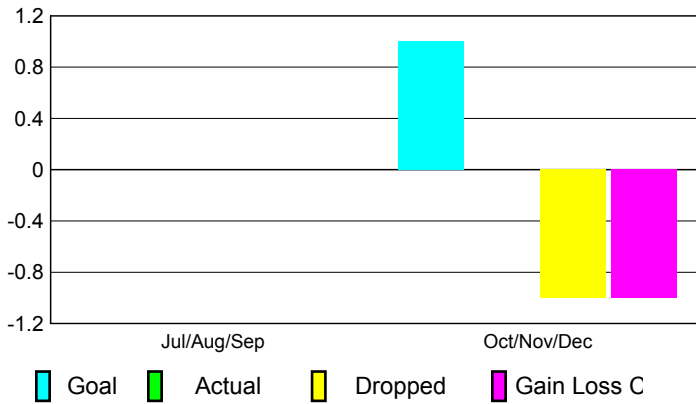

## CLUBS

Club Results  
2010-2011

Clubs  
2009-2010

Month	New Club Goal	Actual New Clubs	Actual Dropped Clubs	Gain/Loss of Clubs	Gain/Loss of Clubs
Jul/Aug/Sep	0	0	0	0	0
Oct/Nov/Dec	1	0	-1	-1	-1
<b>Totals</b>	<b>1</b>	<b>0</b>	<b>-1</b>	<b>-1</b>	<b>-1</b>

### Club Results 2010-2011

Goal, New, Dropped, Gain/Loss

### Comparison of Club Gain/Loss

Current Year Compared to the Previous Year